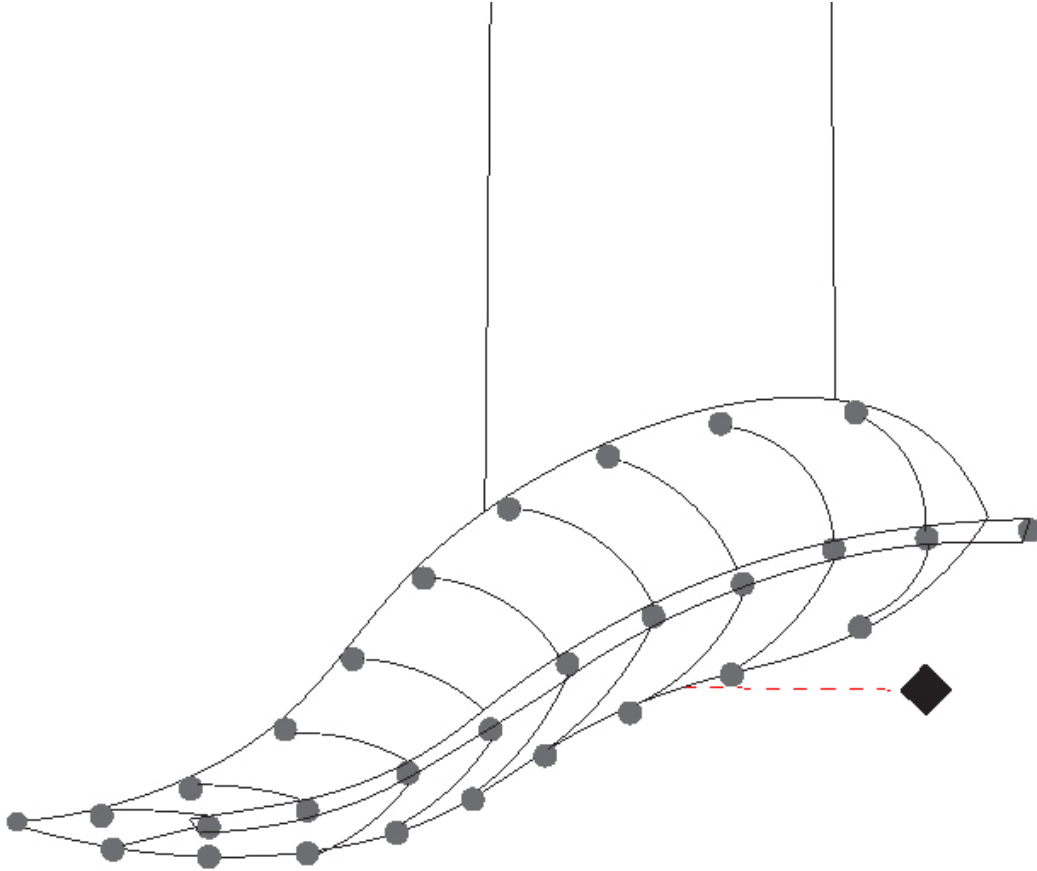

D101677-

PROJECT

TYPE

SPECIFIER

QUANTITY

DATE

D

PHILAE COLOR FINISH CHART