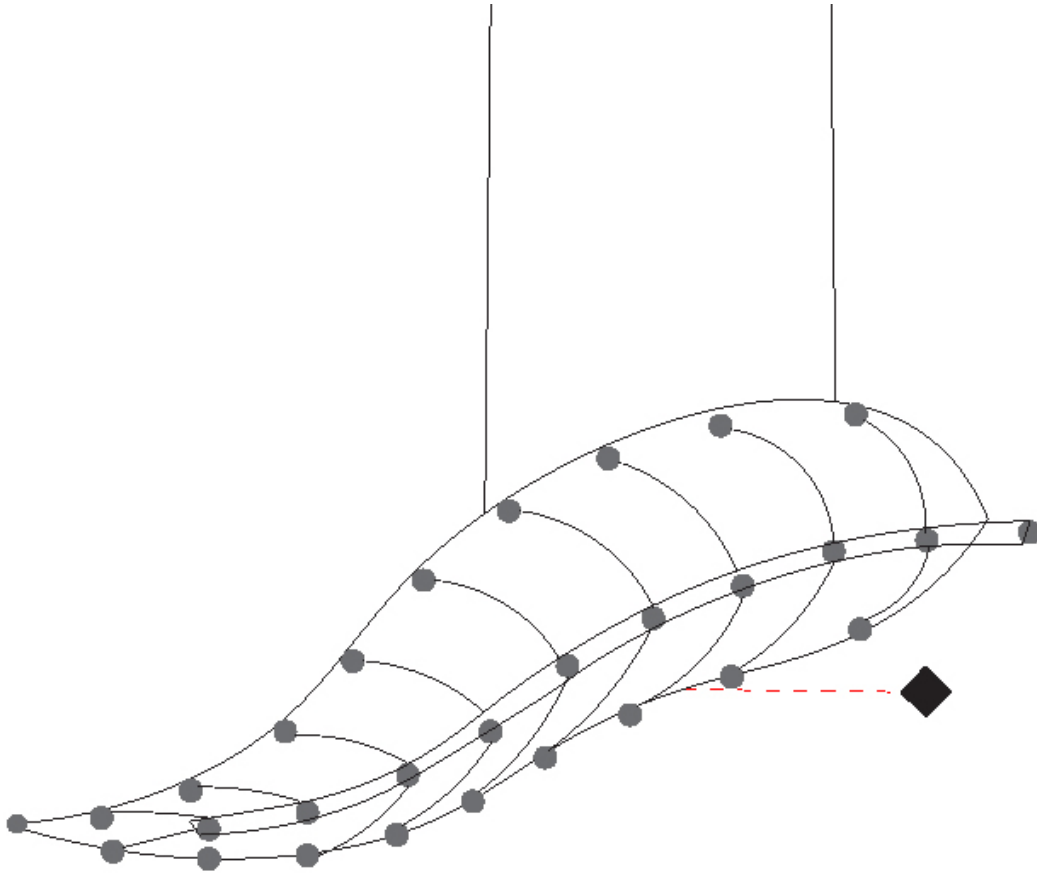

PHILAE SUSPENSION

D101622-

PROJECT	_____
TYPE	_____
SPECIFIER	_____
QUANTITY	_____
DATE	_____

D