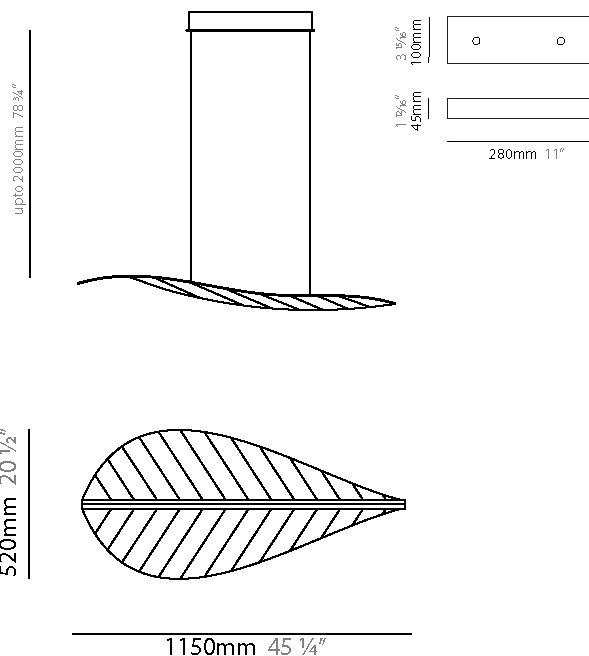

PHILAE SUSPENSION

D101677-

base number	LED	Color	Finish
	Dimming	Temperature	Options

1. To build a product code in our configurator select the specify button on the base model # product page
2. To build a manual product code on this datasheet choose from the options listed below in blue font and add the suffix to the base model #

GENERAL

Series: Philae
Brand: Quasar
Division: Design
Mounting Type: Suspension
Mounting Location: Ceiling
Subcategory: Ambient

PHYSICAL

Shape: Abstract
Length (mm): 1150
Length (in): 45 1/4
Width (mm): 520
Width (in): 20 1/2
Height (mm): 100
Height (in): 3 15/16
Max. Overall Height (mm): 2100
Max. Overall Height (in): 82 11/16
Light Distribution: Omnidirectional
Fixture Finish: NIC / BRA / BBR
Fixture Material: Metal
Cable Details: 2000mm Cable
Upon Request: Custom Sizes

ELECTRICAL

Lamp Type: LED
Input Wattage (W): 24.6
Dimming: 0-10V Dimming / Phase Dimming (120Vac Only)
Driver Included: Yes
Driver Location: Integrated
Driver Type: Constant Voltage - 120/277Vac
Driver Class: Class 2
Input Voltage (V): 120 - 277
Output Voltage (V): 12
Upon Request: (Not included - see components) Integral: 0-10Vdc dimming

LED

Number of LEDs: 41
Color Temperature (°K): 2400 / 2800
Max. Delivered Lumen (lm): 1230 (2800K)
CRI: >95 CRI
Lamp Life (hrs): 50000

OPTICAL

RATINGS AND CERTIFICATIONS

Certified By: Certified for North American Standards
IP rating: IP20