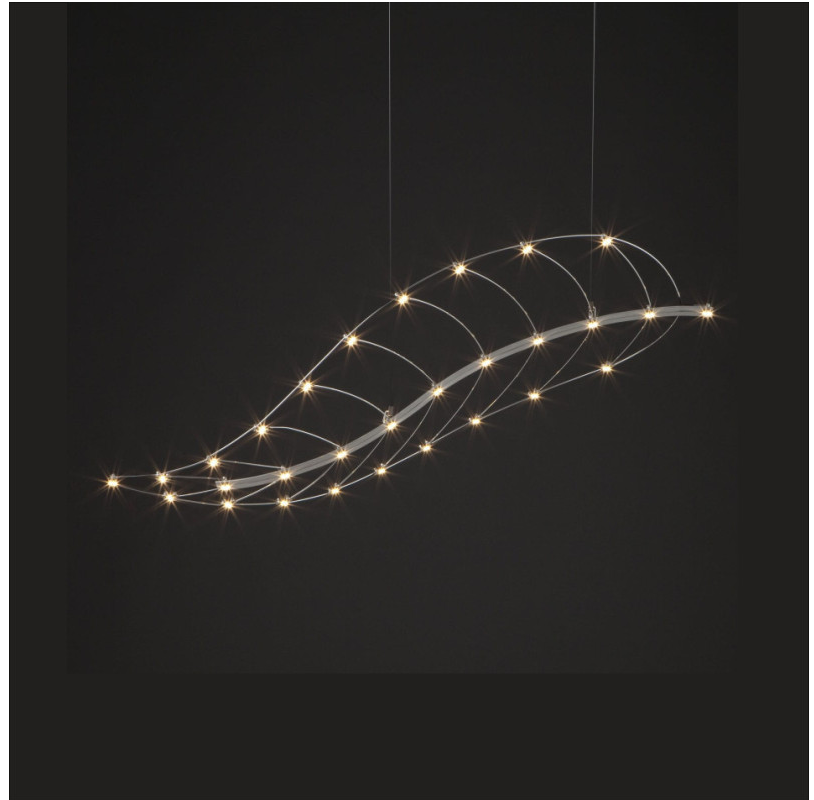

PHILAE SUSPENSION

D101622-

base number	LED	Color	Finish
	Dimming	Temperature	Options

1. To build a product code in our configurator select the specify button on the base model # product page
2. To build a manual product code on this datasheet choose from the options listed below in blue font and add the suffix to the base model #

GENERAL

Series: Philae
Brand: Quasar
Division: Design
Mounting Type: Suspension
Mounting Location: Ceiling
Subcategory: Ambient

PHYSICAL

Shape: Abstract
Length (mm): 850
Length (in): 33 ⁷/₁₆
Width (mm): 420
Width (in): 16 ⁹/₁₆
Height (mm): 100
Height (in): 3 ¹⁵/₁₆
Max. Overall Height (mm): 2100
Max. Overall Height (in): 82 ¹¹/₁₆
Light Distribution: Omnidirectional
Weight (kg): 3
Weight (lbs): 6.61
Fixture Finish: NIC / BRA / BBR
Fixture Material: Metal
Cable Details: 2000mm Cable
Upon Request: Custom Sizes

ELECTRICAL

Lamp Type: LED
Input Wattage (W): 17.4
Dimming: 0-10V Dimming / Phase Dimming (120Vac Only)
Driver Included: Yes
Driver Location: Integrated
Driver Type: Constant Voltage - 120/277Vac
Driver Class: Class 2
Input Voltage (V): 120 - 277
Output Voltage (V): 12
Upon Request: (Not included - see components) Integral: 0-10Vdc dimming

LED

Number of LEDs: 29
Color Temperature (°K): 2400 / 2800
Max. Delivered Lumen (lm): 870 (2800K)
CRI: >95 CRI
Lamp Life (hrs): 50000

OPTICAL

RATINGS AND CERTIFICATIONS

Certified By: Certified for North American Standards
IP rating: IP20