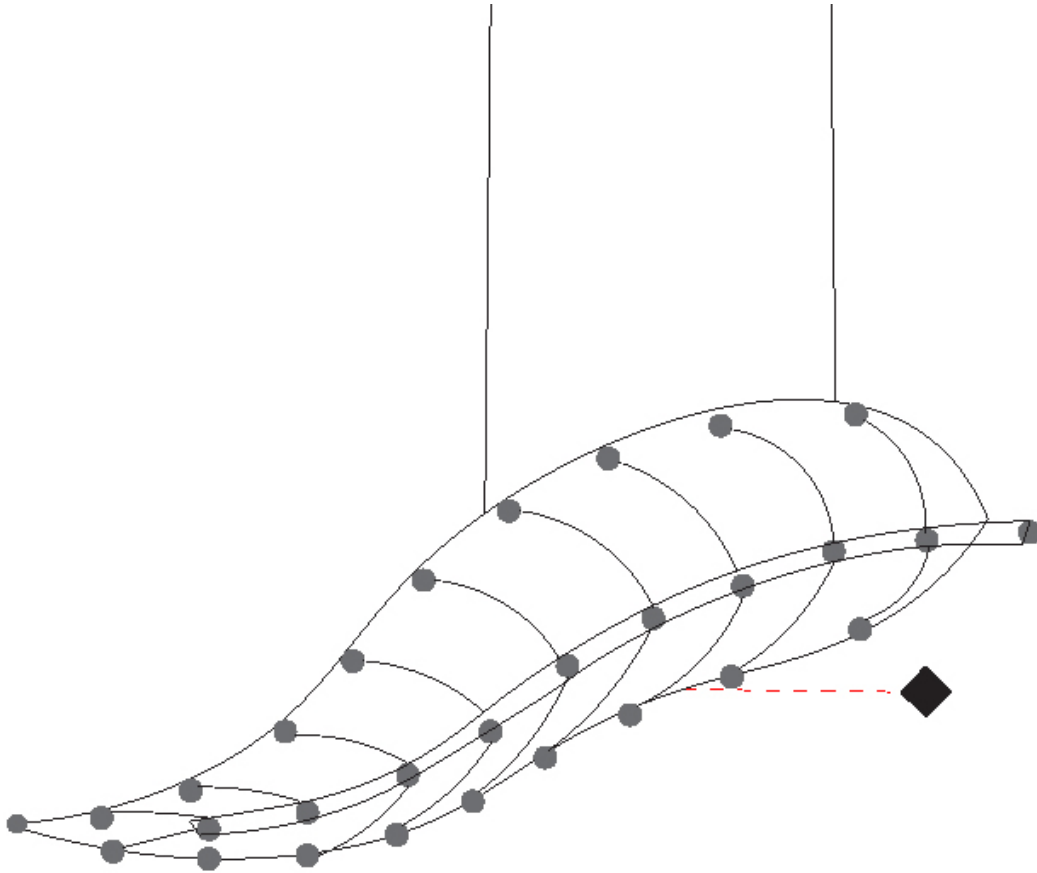

D101677-

PROJECT	_____
TYPE	_____
SPECIFIER	_____
QUANTITY	_____
DATE	_____

D