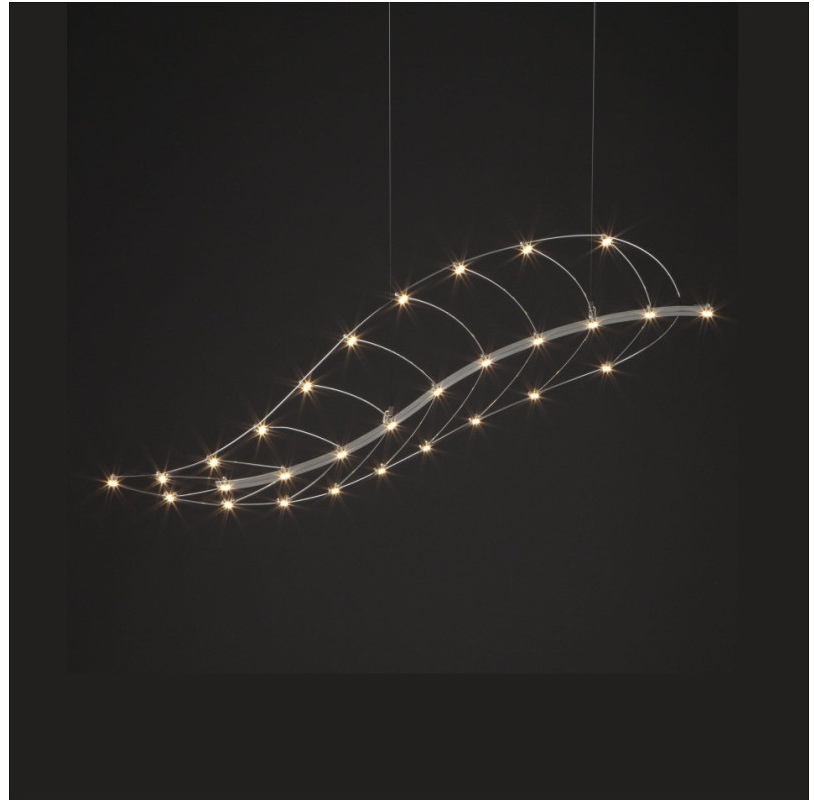

PHILAE SUSPENSION

D101622-

base number	LED	Color	Finish
	Dimming	Temperature	Options

1. To build a product code in our configurator select the specify button on the base model # product page
2. To build a manual product code on this datasheet choose from the options listed below in blue font and add the suffix to the base model #

GENERAL

Series: Philae
Brand: Quasar
Division: Design
Mounting Type: Suspension
Mounting Location: Ceiling
Subcategory: Ambient

PHYSICAL

Shape: Abstract
Length (mm): 850
Length (in): 33 7/16"
Width (mm): 420
Width (in): 16 9/16"
Height (mm): 100
Height (in): 3 15/16"
Max. Overall Height (mm): 2100
Max. Overall Height (in): 82 11/16"
Light Distribution: Omnidirectional
Weight (kg): 3
Weight (lbs): 6.61
Fixture Finish: NIC / BRA / BBR
Fixture Material: Metal
Cable Details: 2000mm Cable
Upon Request: Custom Sizes

ELECTRICAL

Lamp Type: LED
Input Wattage (W): 17.4
Dimming: 0-10V Dimming / Phase Dimming (120Vac Only)
Driver Included: Yes
Driver Location: Integrated
Driver Type: Constant Voltage - 120/277Vac
Driver Class: Class 2
Input Voltage (V): 120 - 277
Output Voltage (V): 12
Upon Request: (Not included - see components) Integral: 0-10Vdc dimming

LED

Number of LEDs: 29
Color Temperature (°K): 2400 / 2800
Max. Delivered Lumen (lm): 870 (2800K)
CRI: >95 CRI
Lamp Life (hrs): 50000

OPTICAL

RATINGS AND CERTIFICATIONS

Certified By: Certified for North American Standards
IP rating: IP20