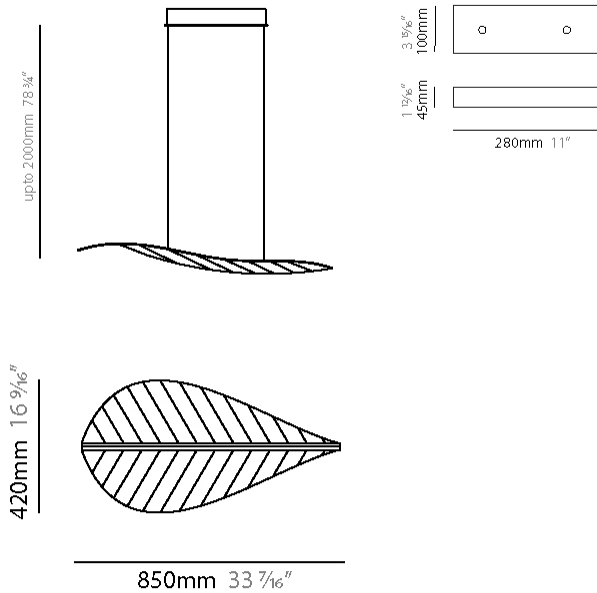

PHILAE SUSPENSION

D101622-

base number	LED	Color	Finish
	Dimming	Temperature	Options

1. To build a product code in our configurator select the specify button on the base model # product page
2. To build a manual product code on this datasheet choose from the options listed below in blue font and add the suffix to the base model #

GENERAL

Series: Philae
Brand: Quasar
Division: Design
Mounting Type: Suspension
Mounting Location: Ceiling
Subcategory: Ambient

PHYSICAL

Shape: Abstract
Length (mm): 850
Length (in): 33 7/16"
Width (mm): 420
Width (in): 16 9/16"
Height (mm): 100
Height (in): 3 15/16"
Max. Overall Height (mm): 2100
Max. Overall Height (in): 82 11/16"
Light Distribution: Omnidirectional
Weight (kg): 3
Weight (lbs): 6.61
Fixture Finish: NIC / BRA / BBR
Fixture Material: Metal
Cable Details: 2000mm Cable
Upon Request: Custom Sizes

ELECTRICAL

Lamp Type: LED
Input Wattage (W): 17.4
Dimming: 0-10V Dimming / Phase Dimming (120Vac Only)
Driver Included: Yes
Driver Location: Integrated
Driver Type: Constant Voltage - 120/277Vac
Driver Class: Class 2
Input Voltage (V): 120 - 277
Output Voltage (V): 12
Upon Request: (Not included - see components) Integral: 0-10Vdc dimming

LED

Number of LEDs: 29
Color Temperature (°K): 2400 / 2800
Max. Delivered Lumen (lm): 870 (2800K)
CRI: >95 CRI
Lamp Life (hrs): 50000

OPTICAL

RATINGS AND CERTIFICATIONS

Certified By: Certified for North American Standards
IP rating: IP20