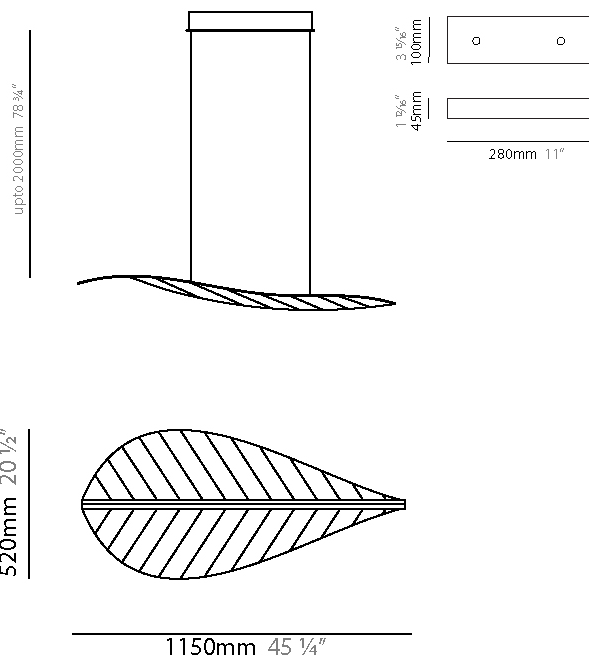

PHILAE SUSPENSION

D101677-

base number	LED Dimming	Color Temperature	Finish Options

1. To build a product code in our configurator select the specify button on the base model # product page
2. To build a manual product code on this datasheet choose from the options listed below in blue font and add the suffix to the base model #

GENERAL

Series: Philae
Brand: Quasar
Division: Design
Mounting Type: Suspension
Mounting Location: Ceiling
Subcategory: Ambient

PHYSICAL

Shape: Abstract
Length (mm): 1150
Length (in): 45 1/4
Width (mm): 520
Width (in): 20 1/2
Height (mm): 100
Height (in): 3 15/16
Max. Overall Height (mm): 2100
Max. Overall Height (in): 82 11/16
Light Distribution: Omnidirectional
Fixture Finish: NIC / BRA / BBR
Fixture Material: Metal
Cable Details: 2000mm Cable
Upon Request: Custom Sizes

ELECTRICAL

Lamp Type: LED
Input Wattage (W): 24.6
Dimming: 0-10V Dimming / Phase Dimming (120Vac Only)
Driver Included: Yes
Driver Location: Integrated
Driver Type: Constant Voltage - 120/277Vac
Driver Class: Class 2
Input Voltage (V): 120 - 277
Output Voltage (V): 12
Upon Request: (Not included - see components) Integral: 0-10Vdc dimming

LED

Number of LEDs: 41
Color Temperature (°K): 2400 / 2800
Max. Delivered Lumen (lm): 1230 (2800K)
CRI: >95 CRI
Lamp Life (hrs): 50000

OPTICAL

RATINGS AND CERTIFICATIONS

Certified By: Certified for North American Standards
IP rating: IP20