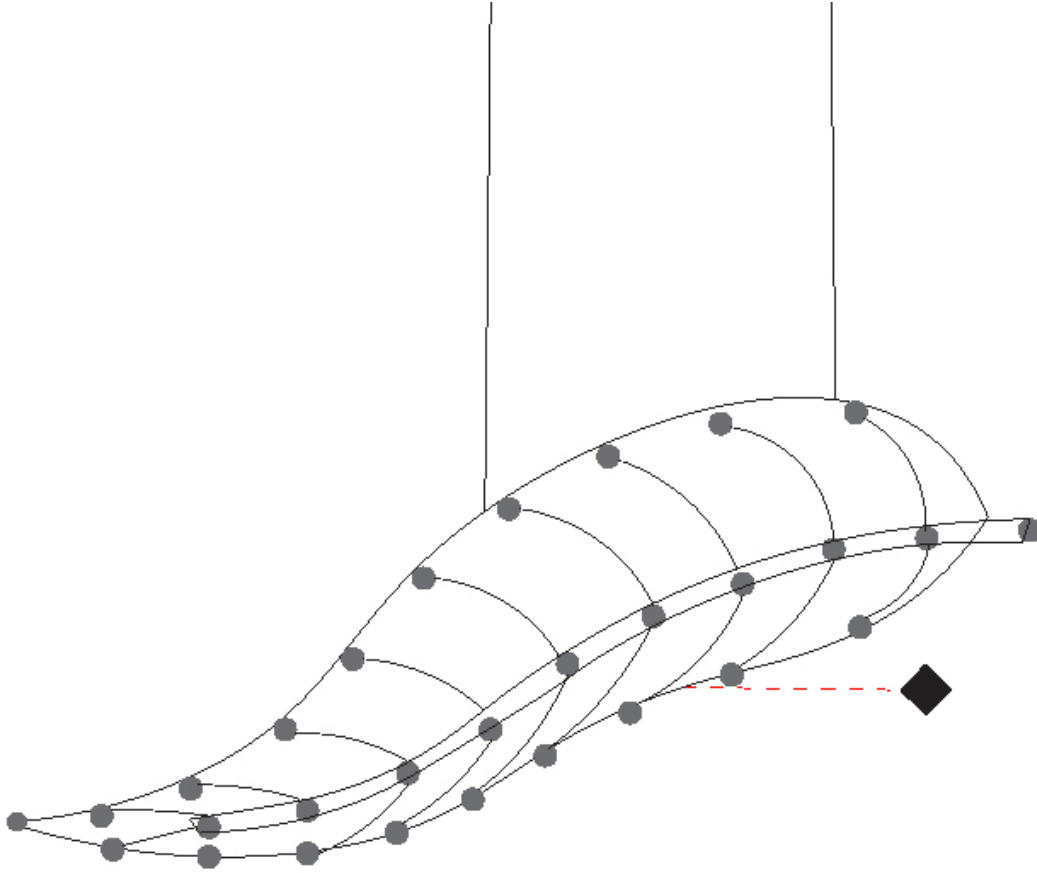

D101622-

PROJECT

TYPE

SPECIFIER

QUANTITY

DATE

D