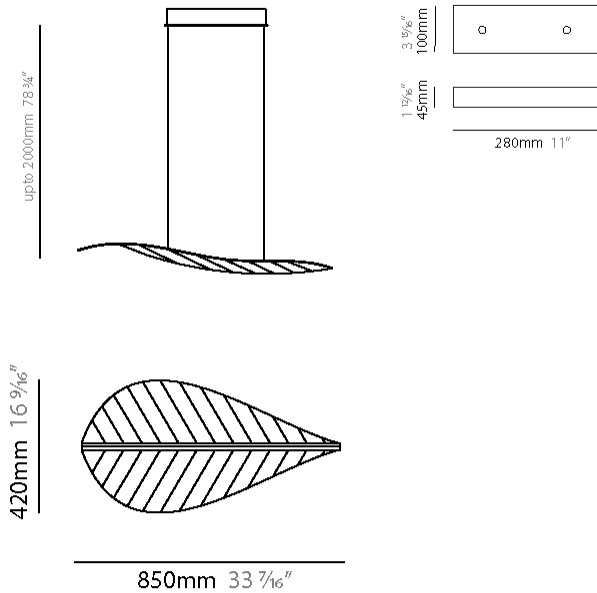

PHILAE SUSPENSION

D101622-

base number	LED	Color	Finish
	Dimming	Temperature	Options

1. To build a product code in our configurator select the specify button on the base model # product page
2. To build a manual product code on this datasheet choose from the options listed below in blue font and add the suffix to the base model #

GENERAL

Series: Philae
Brand: Quasar
Division: Design
Mounting Type: Suspension
Mounting Location: Ceiling
Subcategory: Ambient

PHYSICAL

Shape: Abstract
Length (mm): 850
Length (in): 33 ⁷/₁₆
Width (mm): 420
Width (in): 16 ⁹/₁₆
Height (mm): 100
Height (in): 3 ¹⁵/₁₆
Max. Overall Height (mm): 2100
Max. Overall Height (in): 82 ¹¹/₁₆
Light Distribution: Omnidirectional
Weight (kg): 3
Weight (lbs): 6.61
Fixture Finish: NIC / BRA / BBR
Fixture Material: Metal
Cable Details: 2000mm Cable
Upon Request: Custom Sizes

ELECTRICAL

Lamp Type: LED
Input Wattage (W): 17.4
Dimming: 0-10V Dimming / Phase Dimming (120Vac Only)
Driver Included: Yes
Driver Location: Integrated
Driver Type: Constant Voltage - 120/277Vac
Driver Class: Class 2
Input Voltage (V): 120 - 277
Output Voltage (V): 12
Upon Request: (Not included - see components) Integral: 0-10Vdc dimming

LED

Number of LEDs: 29
Color Temperature (°K): 2400 / 2800
Max. Delivered Lumen (lm): 870 (2800K)
CRI: >95 CRI
Lamp Life (hrs): 50000

OPTICAL

RATINGS AND CERTIFICATIONS

Certified By: Certified for North American Standards
IP rating: IP20